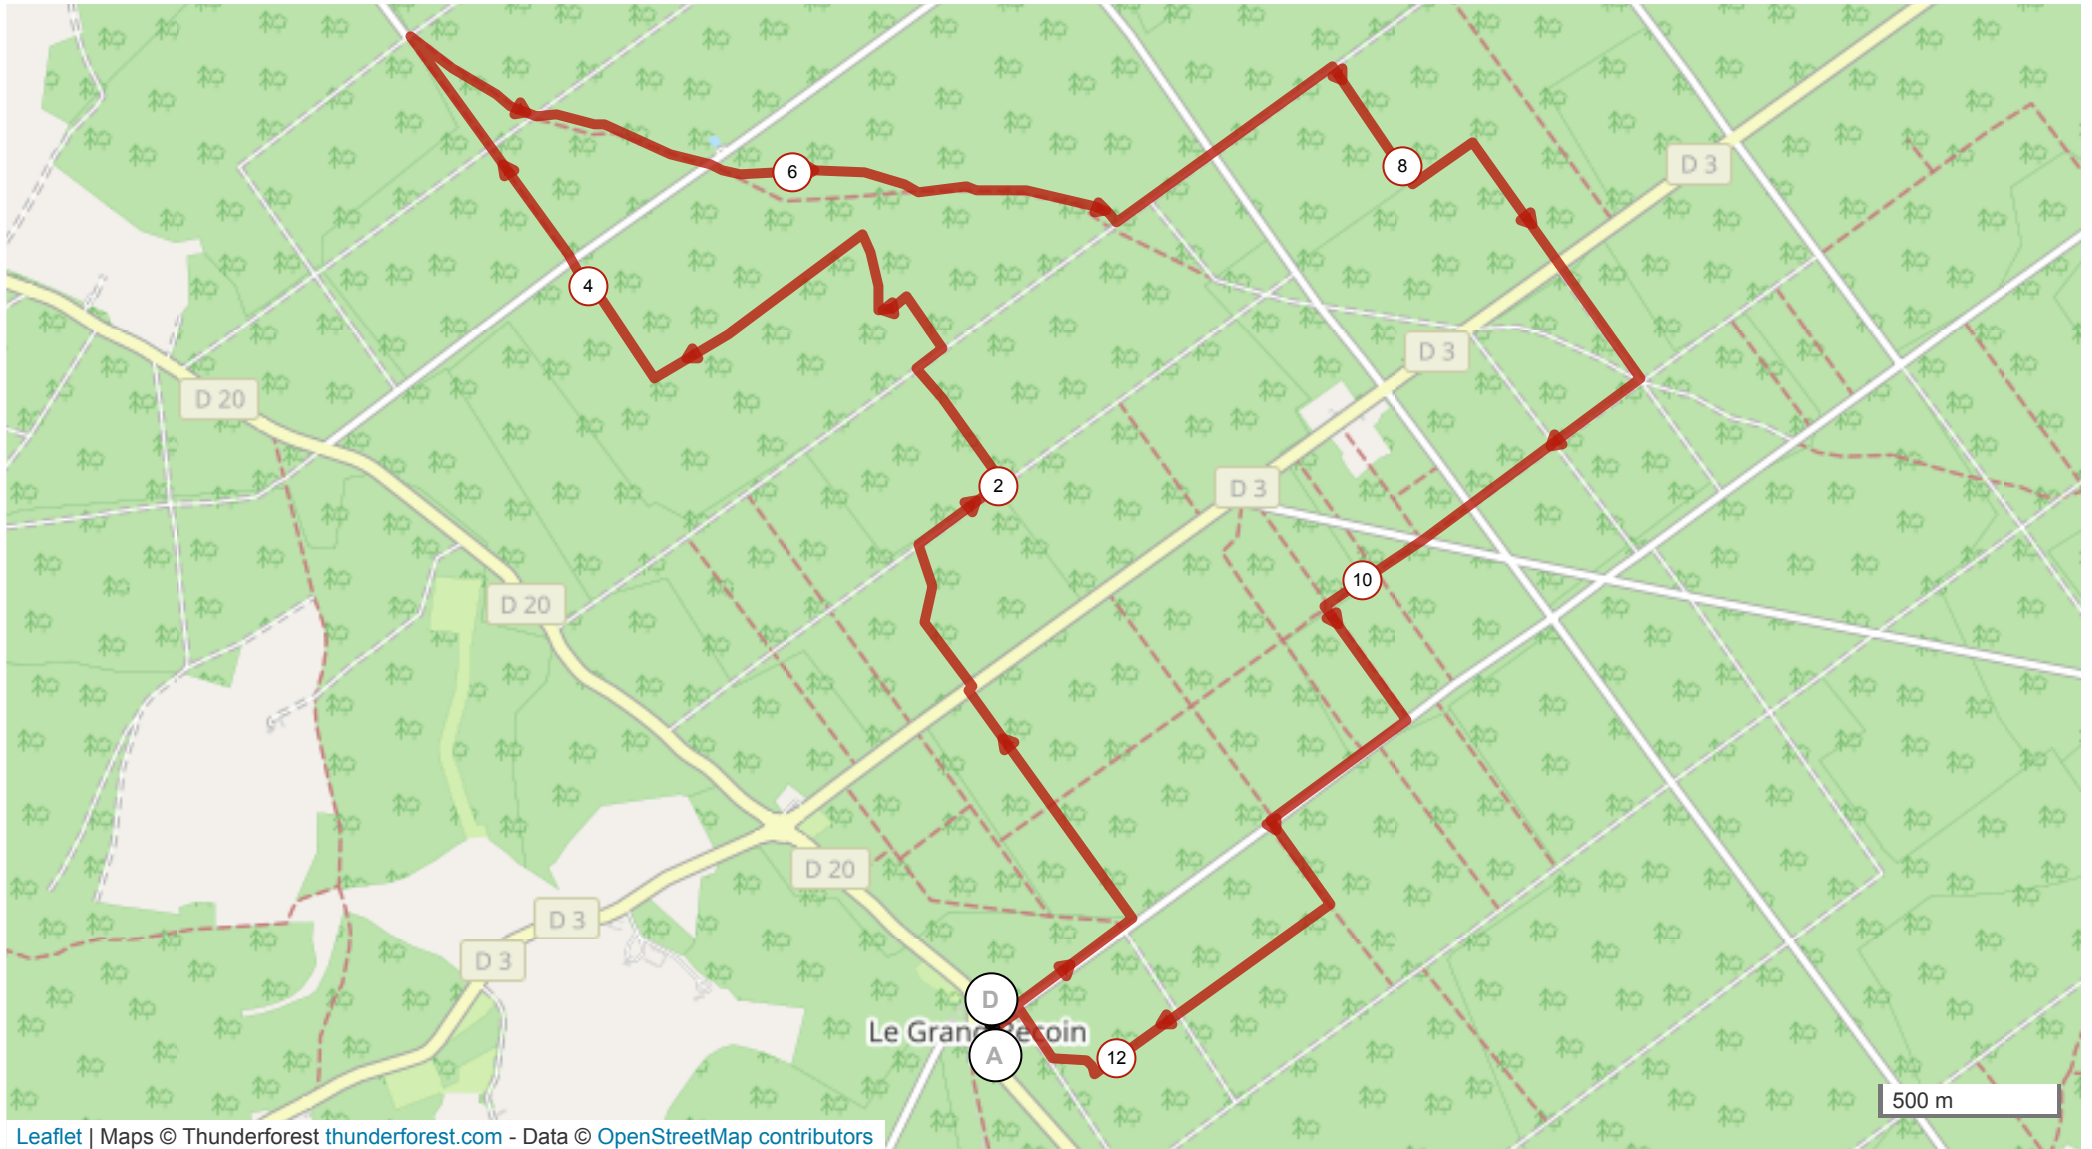

13870696 | Course à pied - Trail | Trail de Moulière 2021_12 KM

Buxerolles -> Buxerolles

12.459 km \uparrow 110 m \downarrow 109 m \updownarrow 102 m \up 140 m

Leaflet | Maps © Thunderforest thunderforest.com - Data © [OpenStreetMap contributors](https://openstreetmap.org/)

© 2021 Openrunner