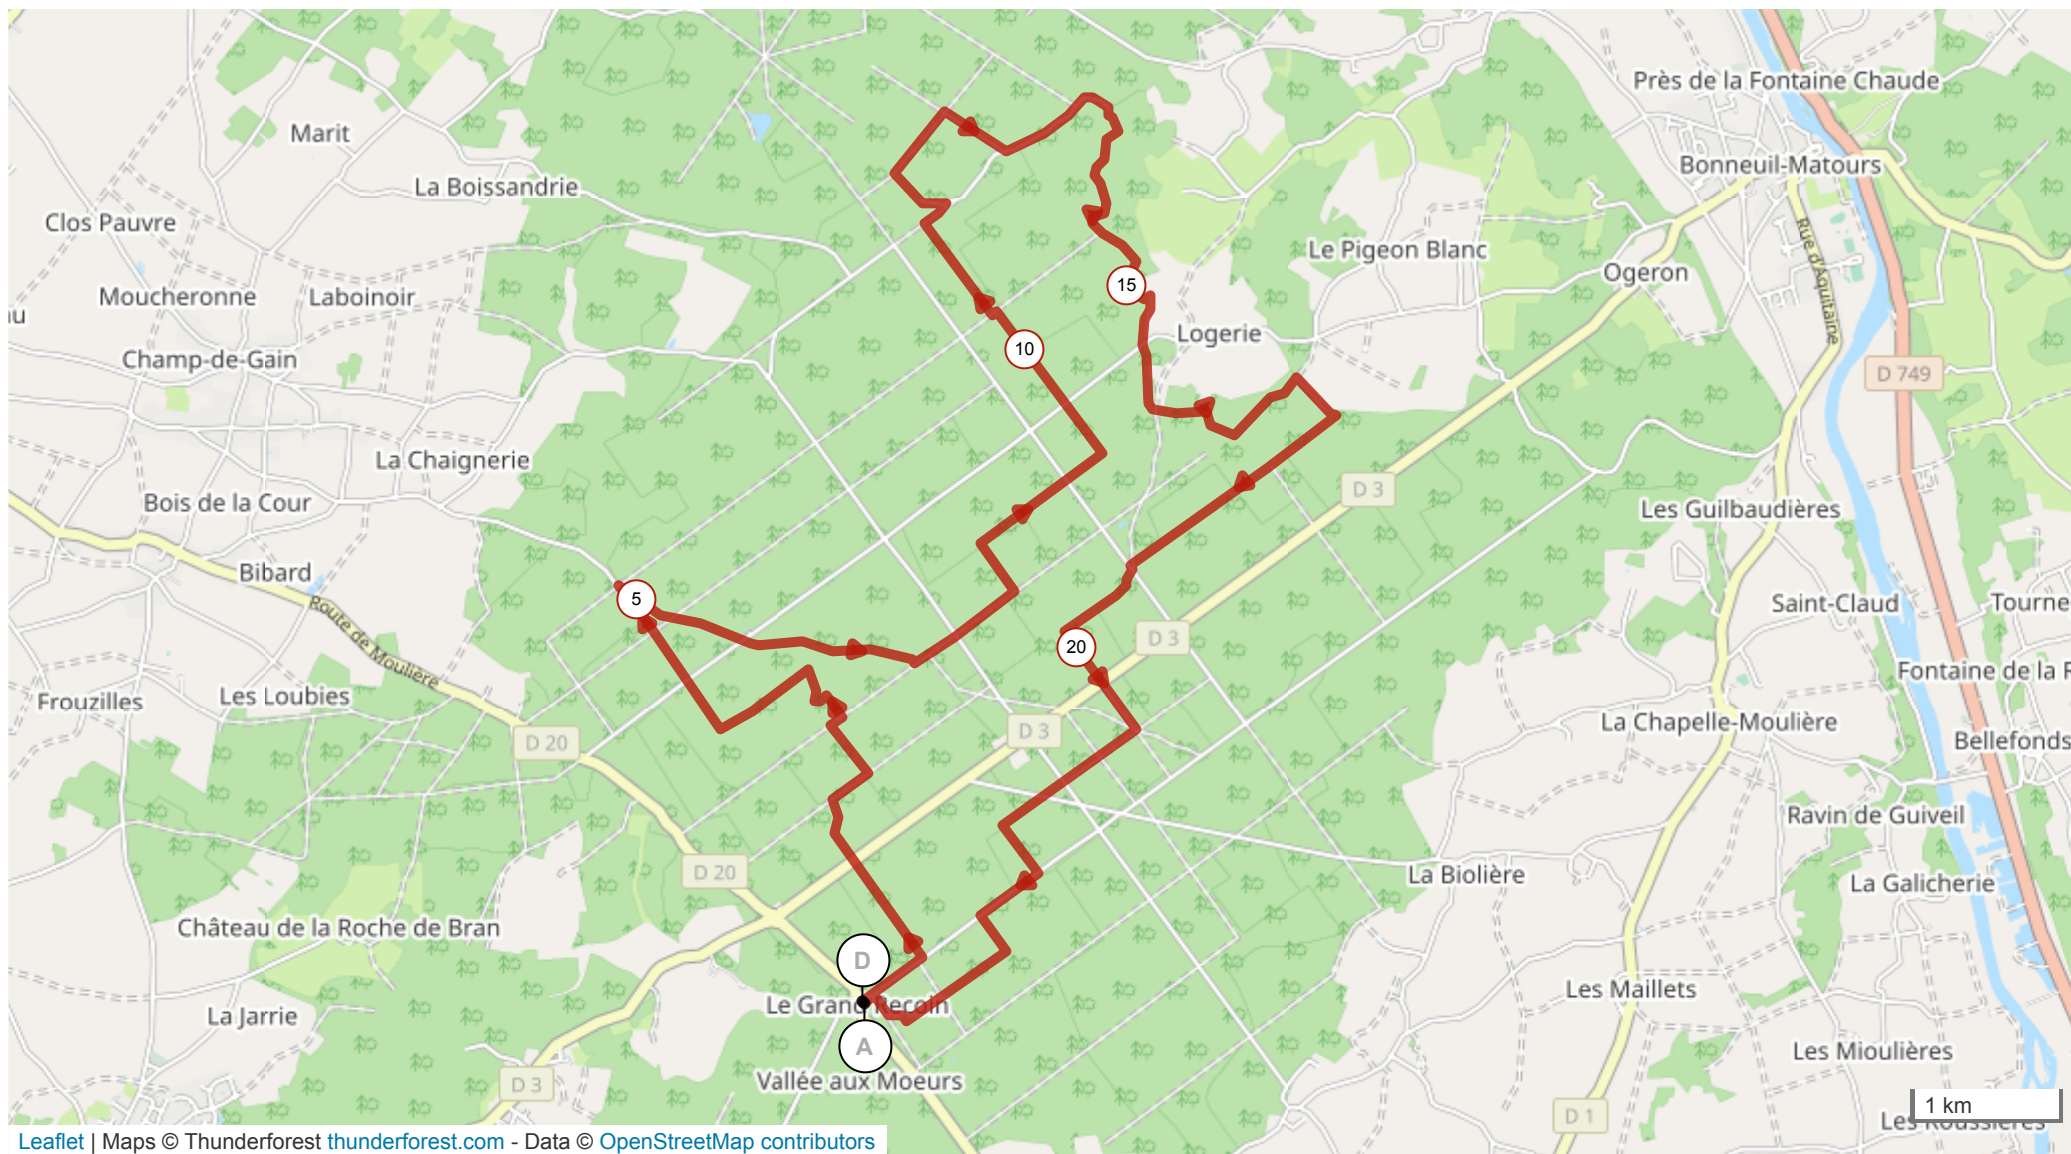

### # 13870624 | Course à pied - Trail | Trail de Moulière 2021\_24 km

Buxerolles -> Buxerolles

↳ 24.073 km ⬆️ 197 m ⬇️ 196 m 🏔️ 100 m 🏔️ 145 m

Leaflet | Maps © Thunderforest [thunderforest.com](https://www.thunderforest.com) - Data © [OpenStreetMap contributors](https://www.openstreetmap.org/)

© 2021 Openrunner